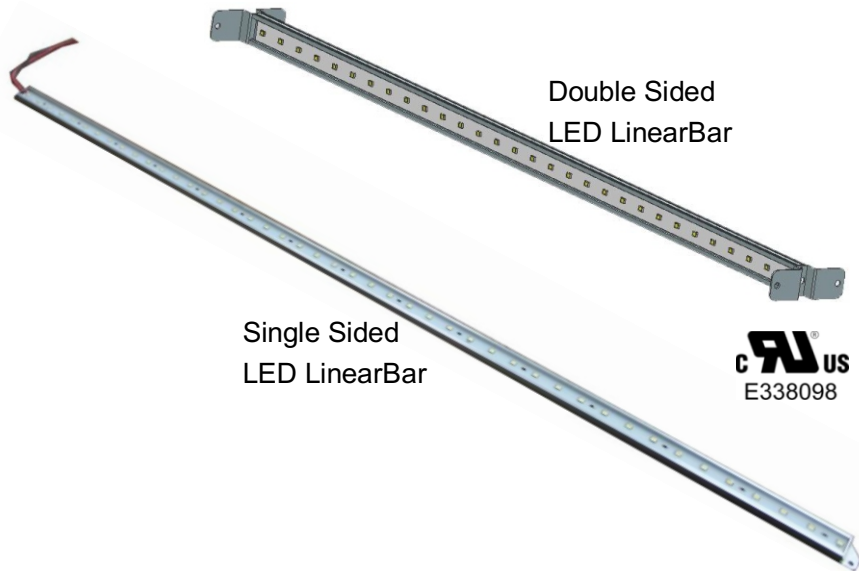

LED LinearBar

Applications Backlit sign cabinets, awnings, fascia bands, gas canopy lighting, Refrigeration units, indoor and outdoor soffit lighting, Architectural lighting.

LEDs

Super Bright SMD LEDs
L70 Rating 50,000 hours

System

Input Voltage: 12 VDC
Efficacy: 110 Lumen/Watt
Certification UL
IP 66
Material: Aluminum

Warranty

5 Years

Installation Guide for Sign Cabinets

Depth (LinearBar to Sign Face)	LinearBar Center Spacing	LinearBar to Cabinet Edge	LED Orientation
5"-6" (102 -127mm)	7"-8" (178 - 204mm)	4" (102mm)	Facing Sign Front
6"-7" (127-152mm)	8"-9" (204 - 228mm)	5" (127mm)	Facing Sign Front
7"-8" (152-178mm)	9"-10" (228 - 254mm)	5" (127mm)	Facing Sign Front
8"-9" (178 - 228mm)	10"-11" (254 - 305mm)	6" (153mm)	Facing Sign Front
9"-16" (228 - 406mm)	12" (305mm)	6" (153mm)	Facing Sign Front

LED LinearBar

Part Number

Single Sided LED LinearBar

ZLight Part Number	Replacement	Length	Watts	Lumens
Z-ULTRA-SLN24-65K	F24T12HO, Single Sided	21.91"	6	660
Z-ULTRA-SLN30-65K	F30T12HO, Single Sided	27.91"	7.2	792
Z-ULTRA-SLN36-65K	F36T12HO, Single Sided	33.91"	9	990
Z-ULTRA-SLN42-65K	F42T12HO, Single Sided	39.91"	10.2	1122
Z-ULTRA-SLN48-65K	F48T12HO, Single Sided	45.91"	12	1320
Z-ULTRA-SLN60-65K	F60T12HO, Single Sided	57.91"	15	1650
Z-ULTRA-SLN72-65K	F72T12HO, Single Sided	69.91"	18	1980
Z-ULTRA-SLN84-65K	F84T12HO, Single Sided	81.91"	21	2310
Z-ULTRA-SLN96-65K	F96T12HO, Single Sided	93.91"	24	2640
Z-ULTRA-SLN108-65K	F108T12HO, Single Sided	105.91"	27	2970
Z-ULTRA-SLN120-65K	F120T12HO, Single Sided	117.91"	30	3300