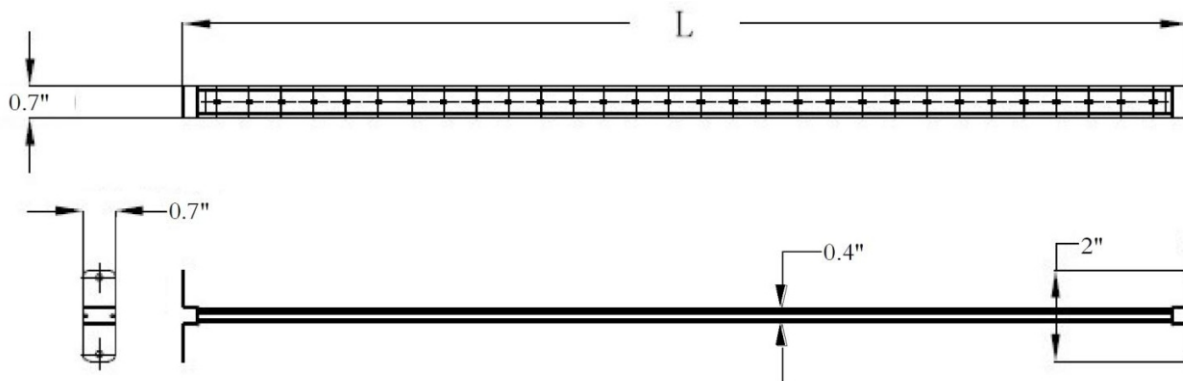

## Installation Guide for Sign Cabinets

Depth (LinearBar to Sign Face)	LinearBar Center Spacing	LinearBar to Cabinet Edge	LED Orientation
5"-6" (102 -127mm)	7"-8" (178 - 204mm)	4" (102mm)	Facing Sign Front
6"-7" (127-152mm)	8"-9" (204 - 228mm)	5" (127mm)	Facing Sign Front
7"-8" (152-178mm)	9"-10" (228 - 254mm)	5" (127mm)	Facing Sign Front
8"-9" (178 - 228mm)	10"-11" (254 - 305mm)	6" (153mm)	Facing Sign Front
9"-16" (228 - 406mm)	12" (305mm)	6" (153mm)	Facing Sign Front