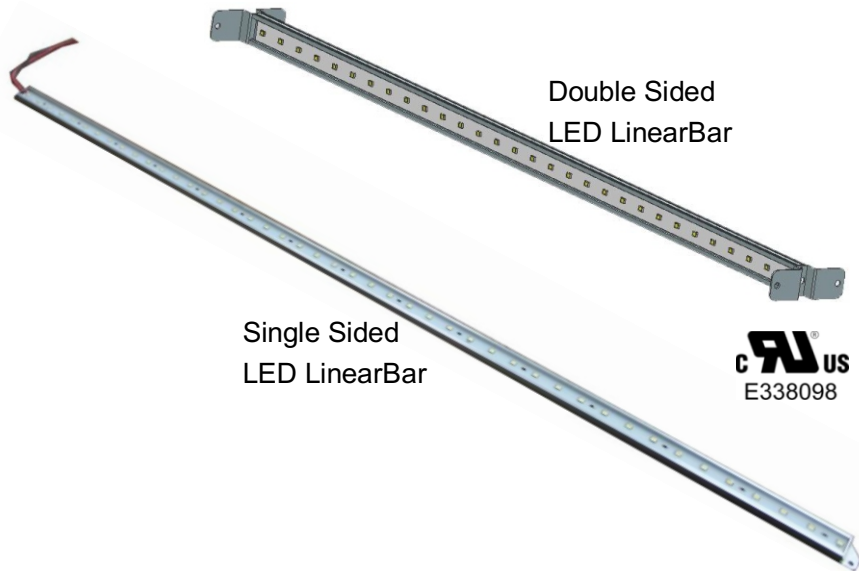

# LED LinearBar

**Applications** Backlit sign cabinets, awnings, fascia bands, gas canopy lighting, Refrigeration units, indoor and outdoor soffit lighting, Architectural lighting.

## System

Input Voltage: 12 VDC  
Efficacy: 110 Lumen/Watt  
Certification UL  
IP 66  
Material: Aluminum

## Installation Guide for Sign Cabinets

Depth (LinearBar to Sign Face)	LinearBar Center Spacing	LinearBar to Cabinet Edge	LED Orientation
5"-6" (102 -127mm)	7"-8" (178 - 204mm)	4" (102mm)	Facing Sign Front
6"-7" (127-152mm)	8"-9" (204 - 228mm)	5" (127mm)	Facing Sign Front
7"-8" (152-178mm)	9"-10" (228 - 254mm)	5" (127mm)	Facing Sign Front
8"-9" (178 - 228mm)	10"-11" (254 - 305mm)	6" (153mm)	Facing Sign Front
9"-16" (228 - 406mm)	12" (305mm)	6" (153mm)	Facing Sign Front

# LED LinearBar