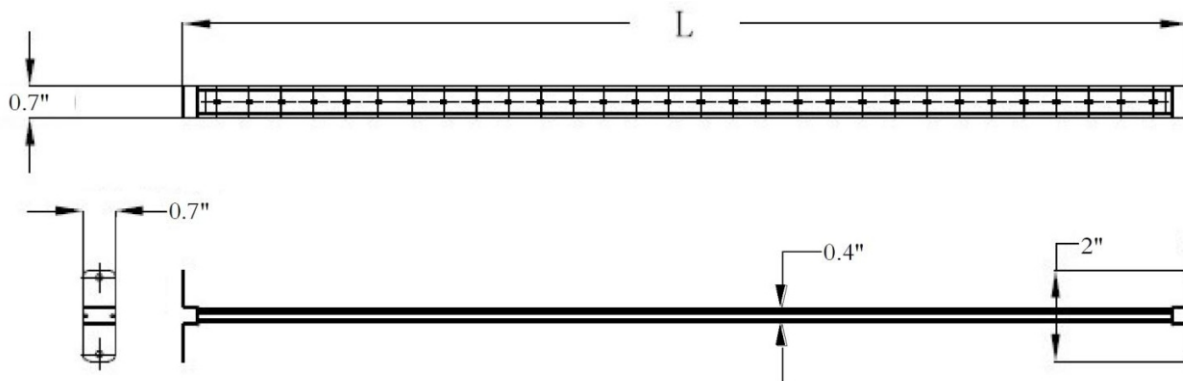

Warranty

5 Years

Installation Guide for Sign Cabinets

Depth (LinearBar to Sign Face)	LinearBar Center Spacing	LinearBar to Cabinet Edge	LED Orientation
5"-6" (102 -127mm)	7"-8" (178 - 204mm)	4" (102mm)	Facing Sign Front
6"-7" (127-152mm)	8"-9" (204 - 228mm)	5" (127mm)	Facing Sign Front
7"-8" (152-178mm)	9"-10" (228 - 254mm)	5" (127mm)	Facing Sign Front
8"-9" (178 - 228mm)	10"-11" (254 - 305mm)	6" (153mm)	Facing Sign Front
9"-16" (228 - 406mm)	12" (305mm)	6" (153mm)	Facing Sign Front